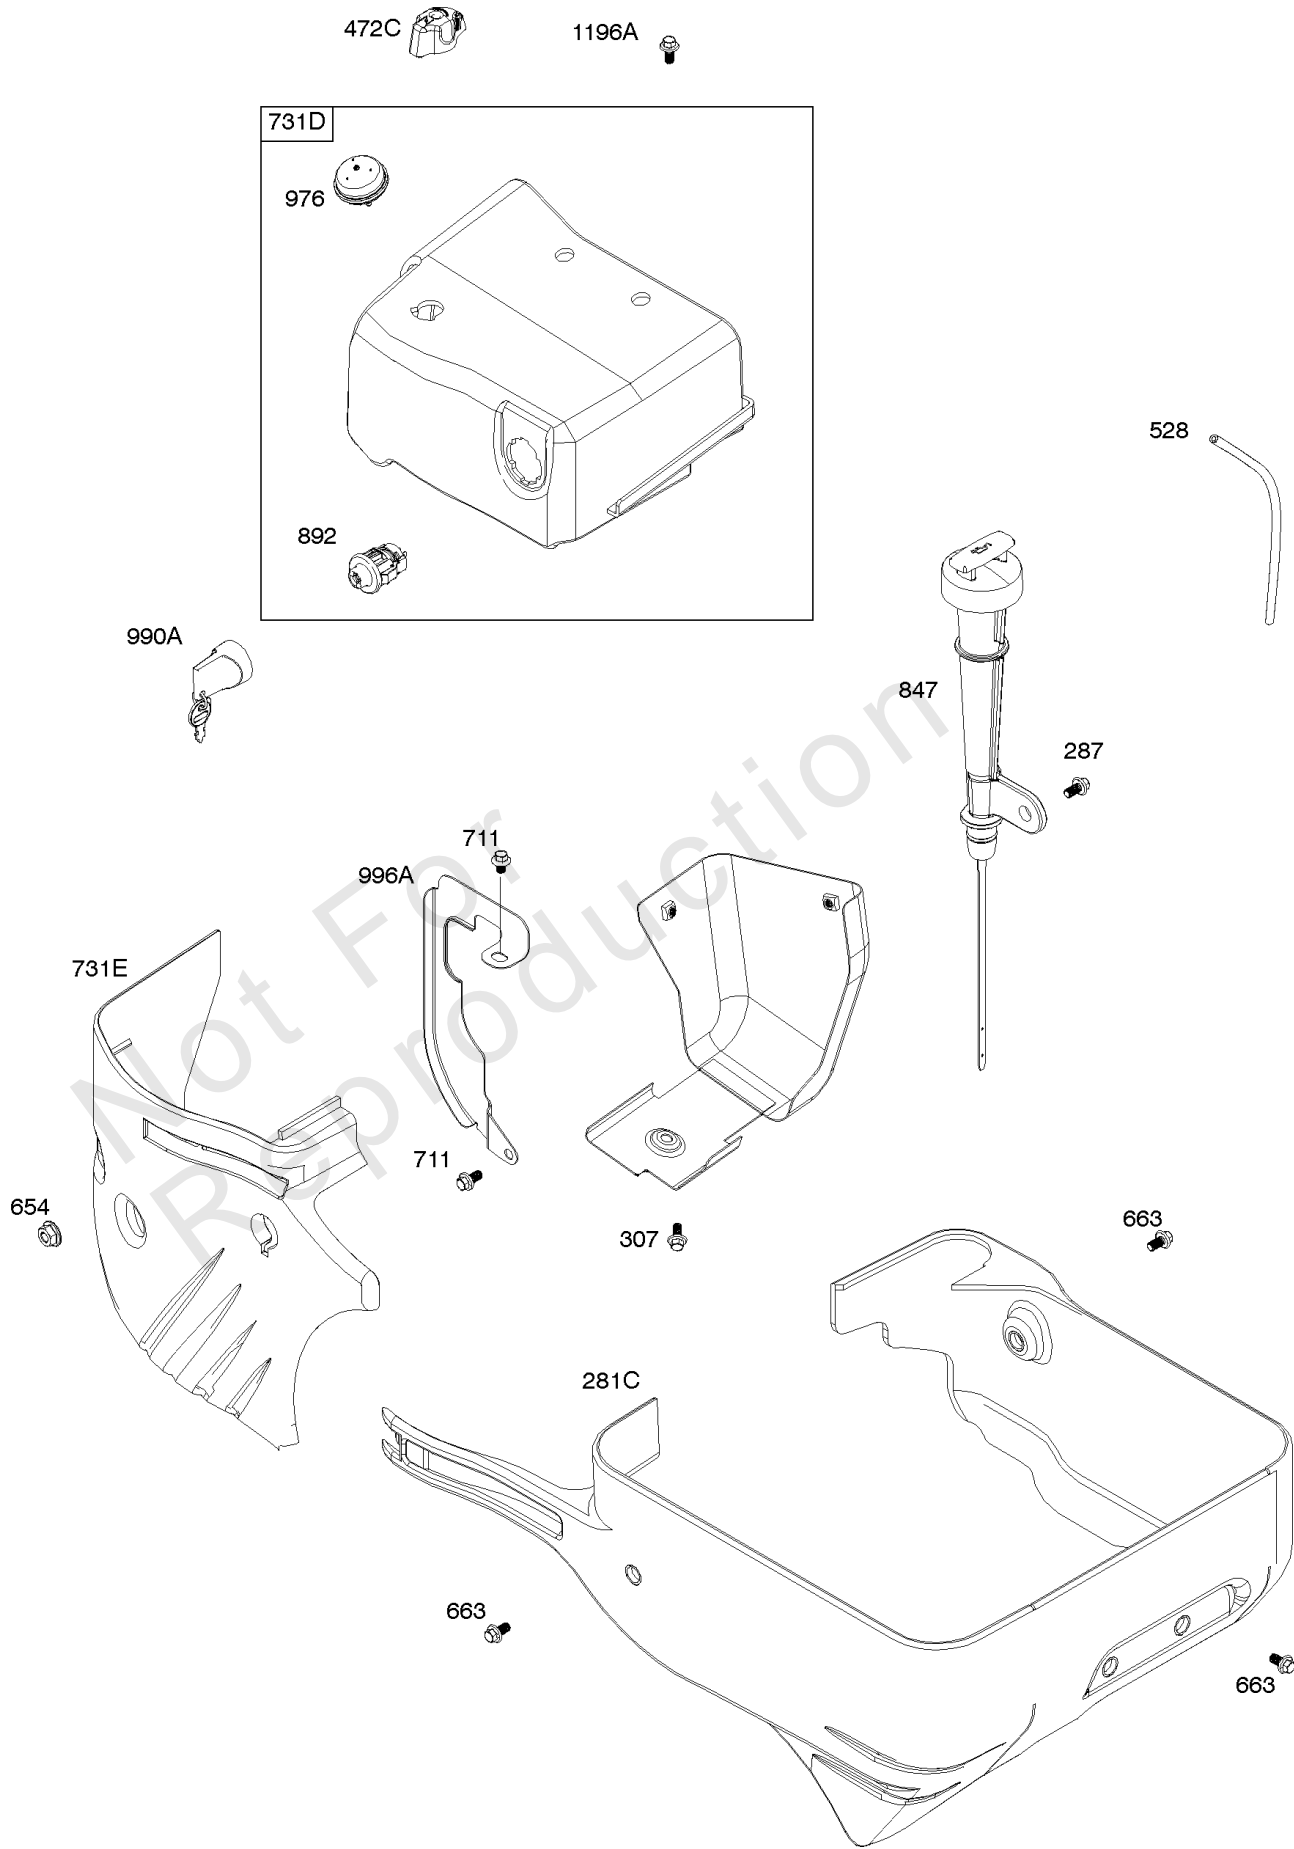

Shrouds

REF NO	PART NO	QTY	DESCRIPTION
281C	593677		HOOD, Snow
287	798618		SCREW -(Dipstick Tube)
307	798618		SCREW -(Cylinder Shield)
472C	791948		KNOB, Choke Shaft
528	799918		HOSE, Primer
654	690939		NUT -(Carburetor)
663	799846		SCREW -(Control Panel)
711	798618		SCREW -(Carburetor Shield)
731D	593679		HOOD, Snow
731E	593678		HOOD, Snow
847	593174		DIPSTICK/TUBE ASSEMBLY
892	798182		SWITCH, Key
976	793382		PRIMER-CARBURETOR
990A	798177		SET, Key
996A	593179		SHIELD, Carburetor
1196A	799919		SCREW -(Snow Hood)