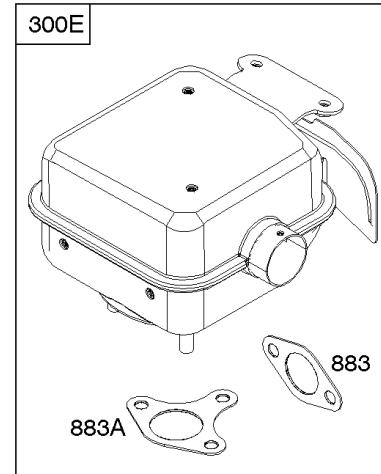

***Camshaft, Crankcase Cover, Crankshaft, Cylinder, Lubrication, Operator's Manual, Piston/***

REF NO	PART NO	QTY	DESCRIPTION
847	593174		DIPSTICK/TUBE ASSEMBLY
1026	591818		ROD-PUSH
1036	-----		Label-Emissions -(Available From A Briggs & Stratton Authorized Dealer)
1319	794467		LABEL, Warning
1319A	797669		LABEL, Warning

## Cylinder Head, Gasket Sets

REF NO	PART NO	QTY	DESCRIPTION
3	591794		SEAL, Oil -(Magneto Side)
5	593093		HEAD, Cylinder
7A	592834		GASKET, Cylinder Head
12A	592597		GASKET, Crankcase
13	797791		SCREW -(Cylinder Head)
20	591793		SEAL, Oil -(PTO Side) (PTO Side)
33	592612		VALVE, Exhaust
34	592611		VALVE, Intake
35	591814		SPRING, Valve -(Intake)
36	591814		SPRING, Valve -(Exhaust)
40A	797782		RETAINER, Valve
40C	591816		RETAINER, Valve
40B	591815		RETAINER, Valve
45	797786		TAPPET, Valve
51	591779		GASKET, Intake
51A	591798		GASKET, Intake
163	797756		GASKET, Air Cleaner
238	591817		CAP-VALVE
276	797847		WASHER, Sealing -(Rocker Cover)
358	593112		GASKET SET, Engine
718	797792		PIN, Locating -(Cylinder Head)
830	591088		STUD, Rocker Arm
842	797327		SEAL, O-Ring -(Dipstick Tube)
868	797854		SEAL, Valve -(Intake)
883	797770		GASKET, Exhaust
883A	799797		GASKET, Exhaust
914	797848		SCREW -(Rocker Cover)
1022	797846		GASKET, Rocker Cover
1023	799778		COVER, Rocker
1026	591818		ROD-PUSH
1029	591087		ARM, Rocker
1034	591819		GUIDE-PUSH ROD
1095	593113		GASKET SET, Valve