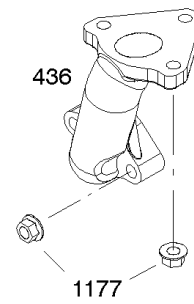

## Cylinder Head, Gasket Sets

REF NO	PART NO	QTY	DESCRIPTION
3	591794		SEAL, Oil -(Magneto Side)
5	593093		HEAD, Cylinder
7A	592834		GASKET, Cylinder Head
12A	592597		GASKET, Crankcase
13	797791		SCREW -(Cylinder Head)
20	591793		SEAL, Oil -(PTO Side) (PTO Side)
33	592612		VALVE, Exhaust
34	592611		VALVE, Intake
35	591814		SPRING, Valve -(Intake)
36	591814		SPRING, Valve -(Exhaust)
40A	797782		RETAINER, Valve
40C	591816		RETAINER, Valve
40B	591815		RETAINER, Valve
45	797786		TAPPET, Valve
51	591779		GASKET, Intake
51A	591798		GASKET, Intake
163	797756		GASKET, Air Cleaner
238	591817		CAP-VALVE
276	797847		WASHER, Sealing -(Rocker Cover)
358	593112		GASKET SET, Engine
718	797792		PIN, Locating -(Cylinder Head)
830	591088		STUD, Rocker Arm
842	797327		SEAL, O-Ring -(Dipstick Tube)
868	797854		SEAL, Valve -(Intake)
883	797770		GASKET, Exhaust
883A	799797		GASKET, Exhaust
914	797848		SCREW -(Rocker Cover)
1022	797846		GASKET, Rocker Cover
1023	799778		COVER, Rocker
1026	591818		ROD-PUSH
1029	591087		ARM, Rocker
1034	591819		GUIDE-PUSH ROD
1095	593113		GASKET SET, Valve