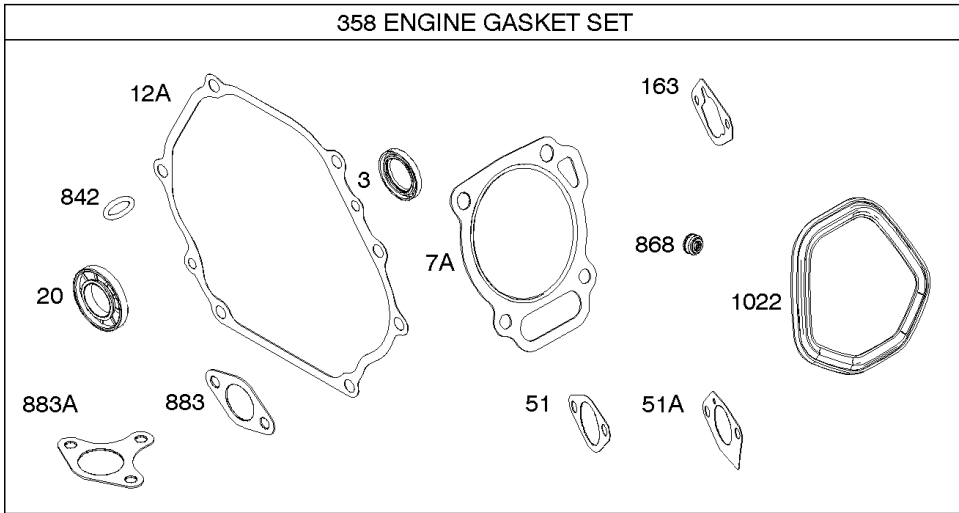

Cylinder Head, Gasket Sets

REF NO	PART NO	QTY	DESCRIPTION
3	591794		SEAL, Oil -(Magneto Side)
5	593093		HEAD, Cylinder
7A	592834		GASKET, Cylinder Head
12A	592597		GASKET, Crankcase
13	797791		SCREW -(Cylinder Head)
20	591793		SEAL, Oil -(PTO Side) (PTO Side)
33	592612		VALVE, Exhaust
34	592611		VALVE, Intake
35	591814		SPRING, Valve -(Intake)
36	591814		SPRING, Valve -(Exhaust)
40A	797782		RETAINER, Valve
40C	591816		RETAINER, Valve
40B	591815		RETAINER, Valve
45	797786		TAPPET, Valve
51	591779		GASKET, Intake
51A	591798		GASKET, Intake
163	797756		GASKET, Air Cleaner
238	591817		CAP-VALVE
276	797847		WASHER, Sealing -(Rocker Cover)
358	593112		GASKET SET, Engine
718	797792		PIN, Locating -(Cylinder Head)
830	591088		STUD, Rocker Arm
842	797327		SEAL, O-Ring -(Dipstick Tube)
868	797854		SEAL, Valve -(Intake)
883	797770		GASKET, Exhaust
883A	799797		GASKET, Exhaust
914	797848		SCREW -(Rocker Cover)
1022	797846		GASKET, Rocker Cover
1023	799778		COVER, Rocker
1026	591818		ROD-PUSH
1029	591087		ARM, Rocker
1034	591819		GUIDE-PUSH ROD
1095	593113		GASKET SET, Valve