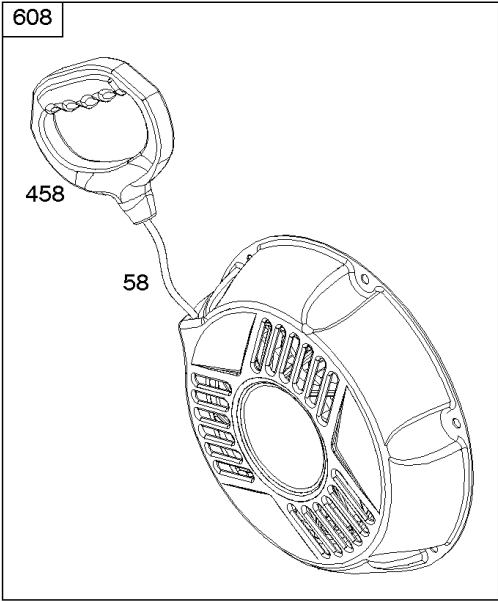

# Parts Manual

Mfg. No: 19J137-0009-F1

---

<b>Model Components</b>	<b>Page</b>
Alternator, Controls, Electrical Starter, Governor Spring, Ignition.....	4
Blower Housing, Flywheel, Rewind Starter.....	6
Camshaft, Crankcase Cover, Crankshaft, Cylinder, Lubrication, Operator's Manual, Piston/Rings/Connecting	8
Carburetor.....	12
Cylinder Head, Gasket Sets.....	14
Exhaust System, Fuel Supply.....	16
Replacement Engine - Europe, Middle East & Africa.....	18
Replacement Engine - US & Canada.....	19
Shrouds.....	20

## Alternator, Controls, Electrical Starter, Governor Spring, Ignition

REF NO	PART NO	QTY	DESCRIPTION
98	593104		KIT, Idle Speed -(High Speed Adjustment)
188	798618		SCREW -(Control Bracket)
202	591834		LINK, Mechanical Governor
209	593657		SPRING, Governor
211	799927		SPRING, Governed Idle
222A	593666		BRACKET, Control
232	797809		SPRING, Governor Link
265	691024		CLAMP, Casing
267	699492		SCREW -(Casing Clamp)
268	691025		CASING, Control Wire -(Cut To Required Length)
269	691026		WIRE, Control -(Cut To Required Length)
270	691027		NUT -(Control Wire Casing)
271	691028		LEVER, Control
309A	593684		MOTOR, Starter
318	799814		SCREW -(Mounting Bracket)
318A	799846		SCREW -(Mounting Bracket)
333A	798616		ARMATURE, Magneto
334	797655		SCREW -(Magneto Armature)
337	696202		PLUG, Spark
356	799789		WIRE, Stop
367	798618		SCREW -(Wire Clip)
383	19576S		WRENCH, Spark Plug
474	591094		ALTERNATOR
485	695755		KNOB, Control
493B	691177		BRACKET, Mounting
493D	593682		BRACKET, Mounting
501	698315		REGULATOR
526	690297		SCREW -(Regulator)
635A	797685		BOOT, Spark Plug
729	797750		CLIP, Wire
729C	593137		CLIP, Wire
813	590392		CLAMP
1009	797795		SCREW -(Starter Motor)
1119	799845		SCREW -(Alternator)