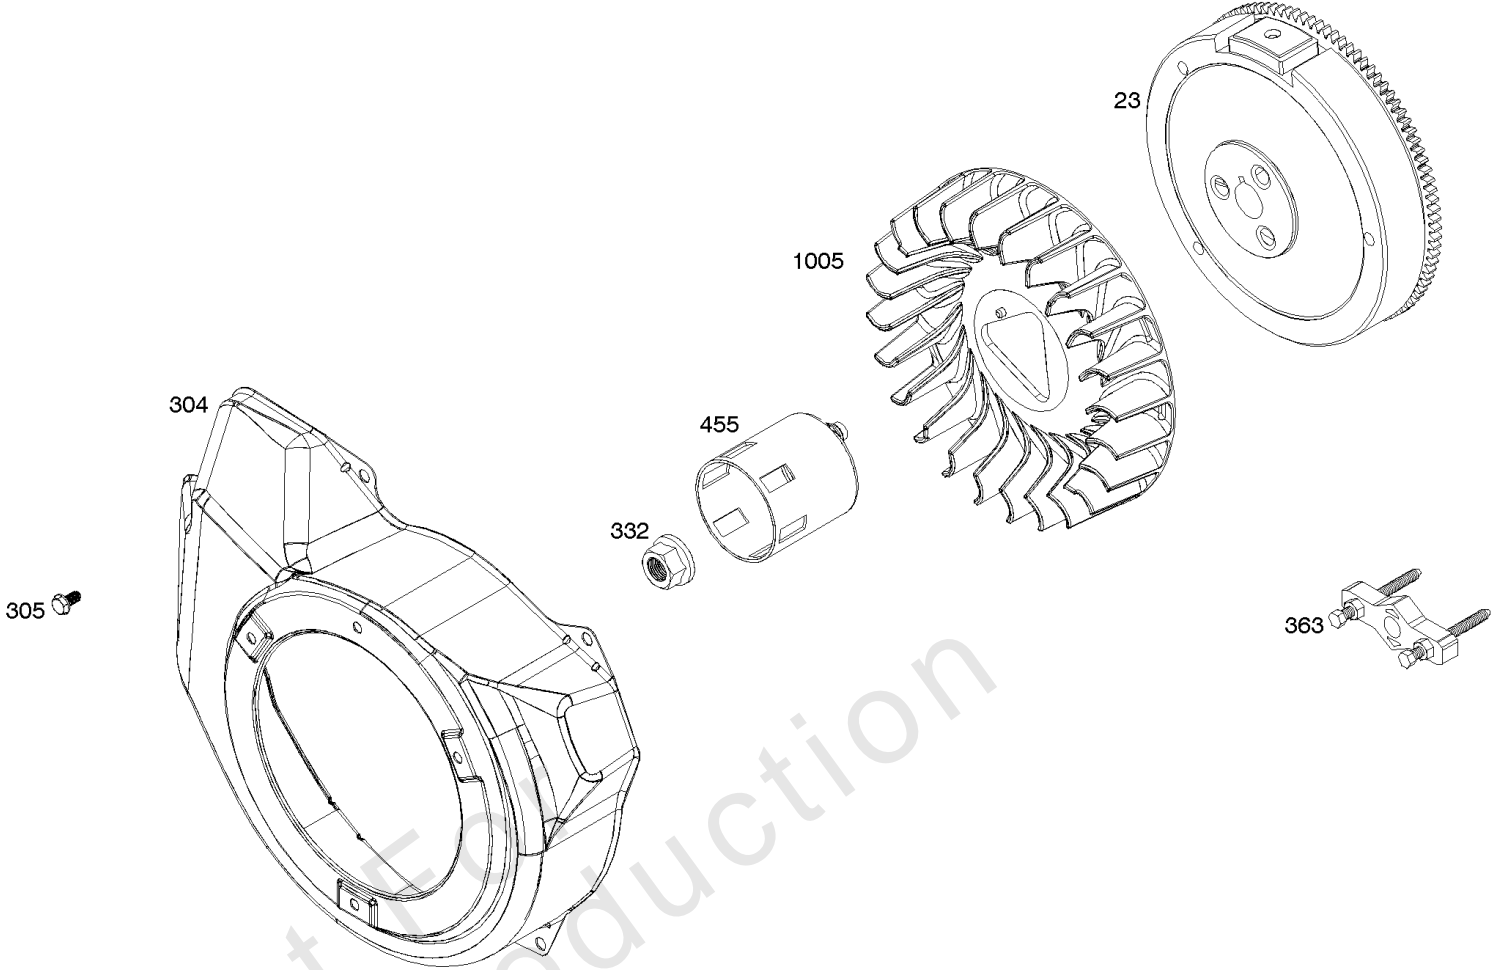

# Parts Manual

Mfg. No: 19J137-0009-F1

---

<b>Model Components</b>	<b>Page</b>
Alternator, Controls, Electrical Starter, Governor Spring, Ignition.....	4
Blower Housing, Flywheel, Rewind Starter.....	6
Camshaft, Crankcase Cover, Crankshaft, Cylinder, Lubrication, Operator's Manual, Piston/Rings/Connecting	8
Carburetor.....	12
Cylinder Head, Gasket Sets.....	14
Exhaust System, Fuel Supply.....	16
Replacement Engine - Europe, Middle East & Africa.....	18
Replacement Engine - US & Canada.....	19
Shrouds.....	20

## Alternator, Controls, Electrical Starter, Governor Spring, Ignition

REF NO	PART NO	QTY	DESCRIPTION
98	593104		KIT, Idle Speed -(High Speed Adjustment)
188	798618		SCREW -(Control Bracket)
202	591834		LINK, Mechanical Governor
209	593657		SPRING, Governor
211	799927		SPRING, Governed Idle
222A	593666		BRACKET, Control
232	797809		SPRING, Governor Link
265	691024		CLAMP, Casing
267	699492		SCREW -(Casing Clamp)
268	691025		CASING, Control Wire -(Cut To Required Length)
269	691026		WIRE, Control -(Cut To Required Length)
270	691027		NUT -(Control Wire Casing)
271	691028		LEVER, Control
309A	593684		MOTOR, Starter
318	799814		SCREW -(Mounting Bracket)
318A	799846		SCREW -(Mounting Bracket)
333A	798616		ARMATURE, Magneto
334	797655		SCREW -(Magneto Armature)
337	696202		PLUG, Spark
356	799789		WIRE, Stop
367	798618		SCREW -(Wire Clip)
383	19576S		WRENCH, Spark Plug
474	591094		ALTERNATOR
485	695755		KNOB, Control
493B	691177		BRACKET, Mounting
493D	593682		BRACKET, Mounting
501	698315		REGULATOR
526	690297		SCREW -(Regulator)
635A	797685		BOOT, Spark Plug
729	797750		CLIP, Wire
729C	593137		CLIP, Wire
813	590392		CLAMP
1009	797795		SCREW -(Starter Motor)
1119	799845		SCREW -(Alternator)