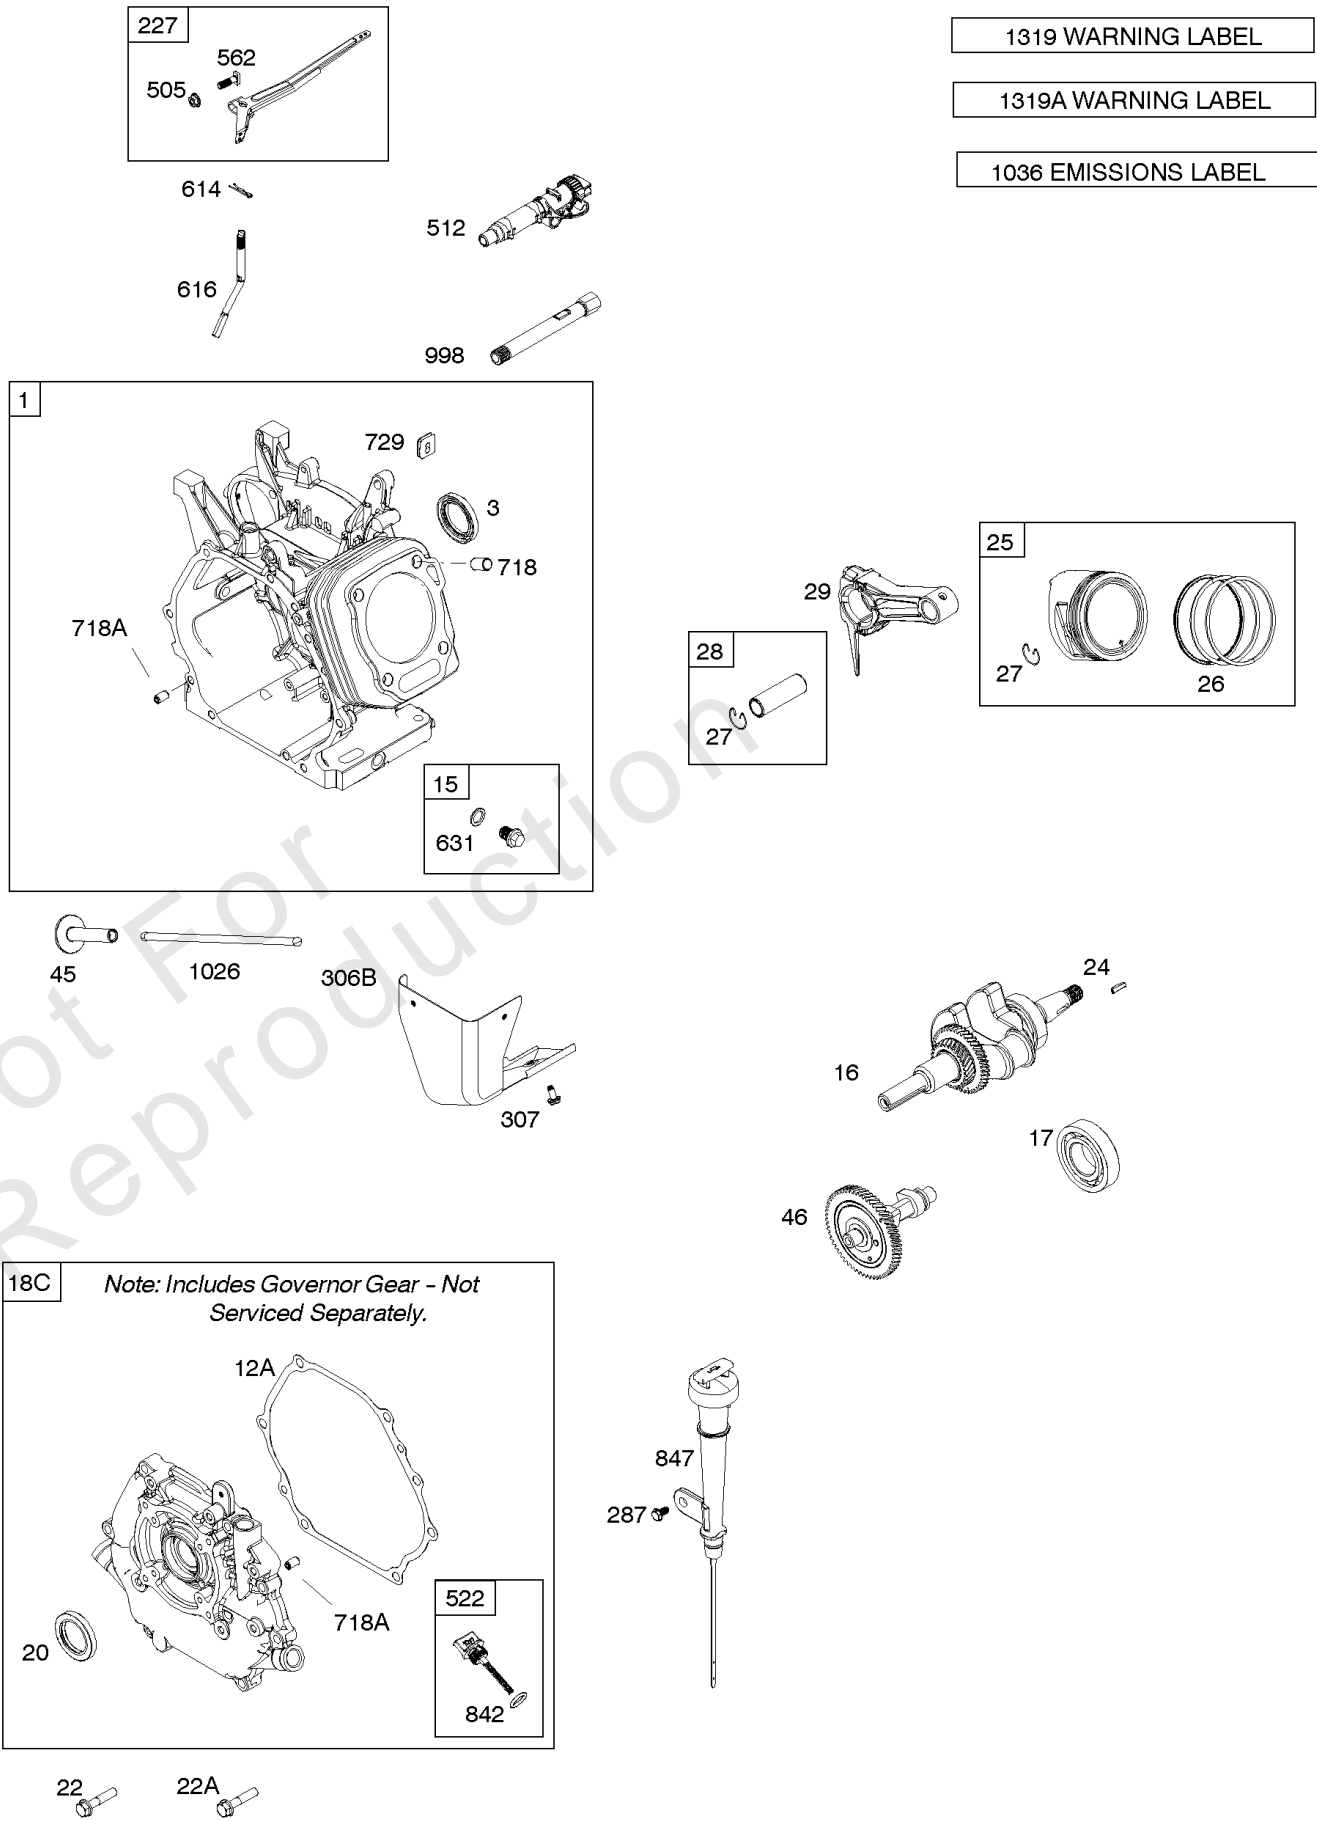

# Camshaft, Crankcase Cover, Crankshaft, Cylinder, Lubrication, Operator's Manual, Piston/

REF NO	PART NO	QTY	DESCRIPTION
1	593663		CYLINDER ASSEMBLY
3	591794		SEAL, Oil -(Magneto Side)
12A	592597		GASKET, Crankcase
15	797793		PLUG, Oil Drain
16	593662		CRANKSHAFT
17	591792		BEARING, Ball -(Crankshaft)
18C	593661		COVER, Crankcase -(Includes Governor Gear - Not Serviced Separately)
20	591793		SEAL, Oil -(PTO Side) (PTO Side)
22	797776		SCREW -(Crankcase Cover/Sump)
22A	593107		SCREW -(Crankcase Cover/Sump)
24	797812		KEY, Flywheel
25	592613		PISTON ASSEMBLY -(Standard)
25	593109		PISTON ASSEMBLY -(.020" Oversize)
25	593108		PISTON ASSEMBLY -(.010" Oversize)
26	593111		SET, Ring -(.020" Oversize)
26	592614		SET, Ring -(Standard)
26	593110		SET, Ring -(.010" Oversize)
27	592044		LOCK, Piston Pin
28	592045		PIN, Piston
29	592046		ROD, Connecting
45	797786		TAPPET, Valve
46	592617		CAMSHAFT
227	592616		LEVER, Governor Control
287	798618		SCREW -(Dipstick Tube)
306B	593680		SHIELD, Cylinder
307	798618		SCREW -(Cylinder Shield)
505	690939		NUT -(Governor Control Lever)
512	591863		HOSE, Oil Drain
522	799941		PLUG, Dipstick/Fill
562	797230		BOLT -(Governor Control Lever)
614	797229		PIN, Cotter
616	592615		CRANK, Governor
631	797794		WASHER -(Oil Drain Plug)
718	797792		PIN, Locating -(Cylinder Head)
718A	797761		PIN, Locating -(Crankcase Cover)
729	797750		CLIP, Wire
842	797327		SEAL, O-Ring -(Dipstick Tube)