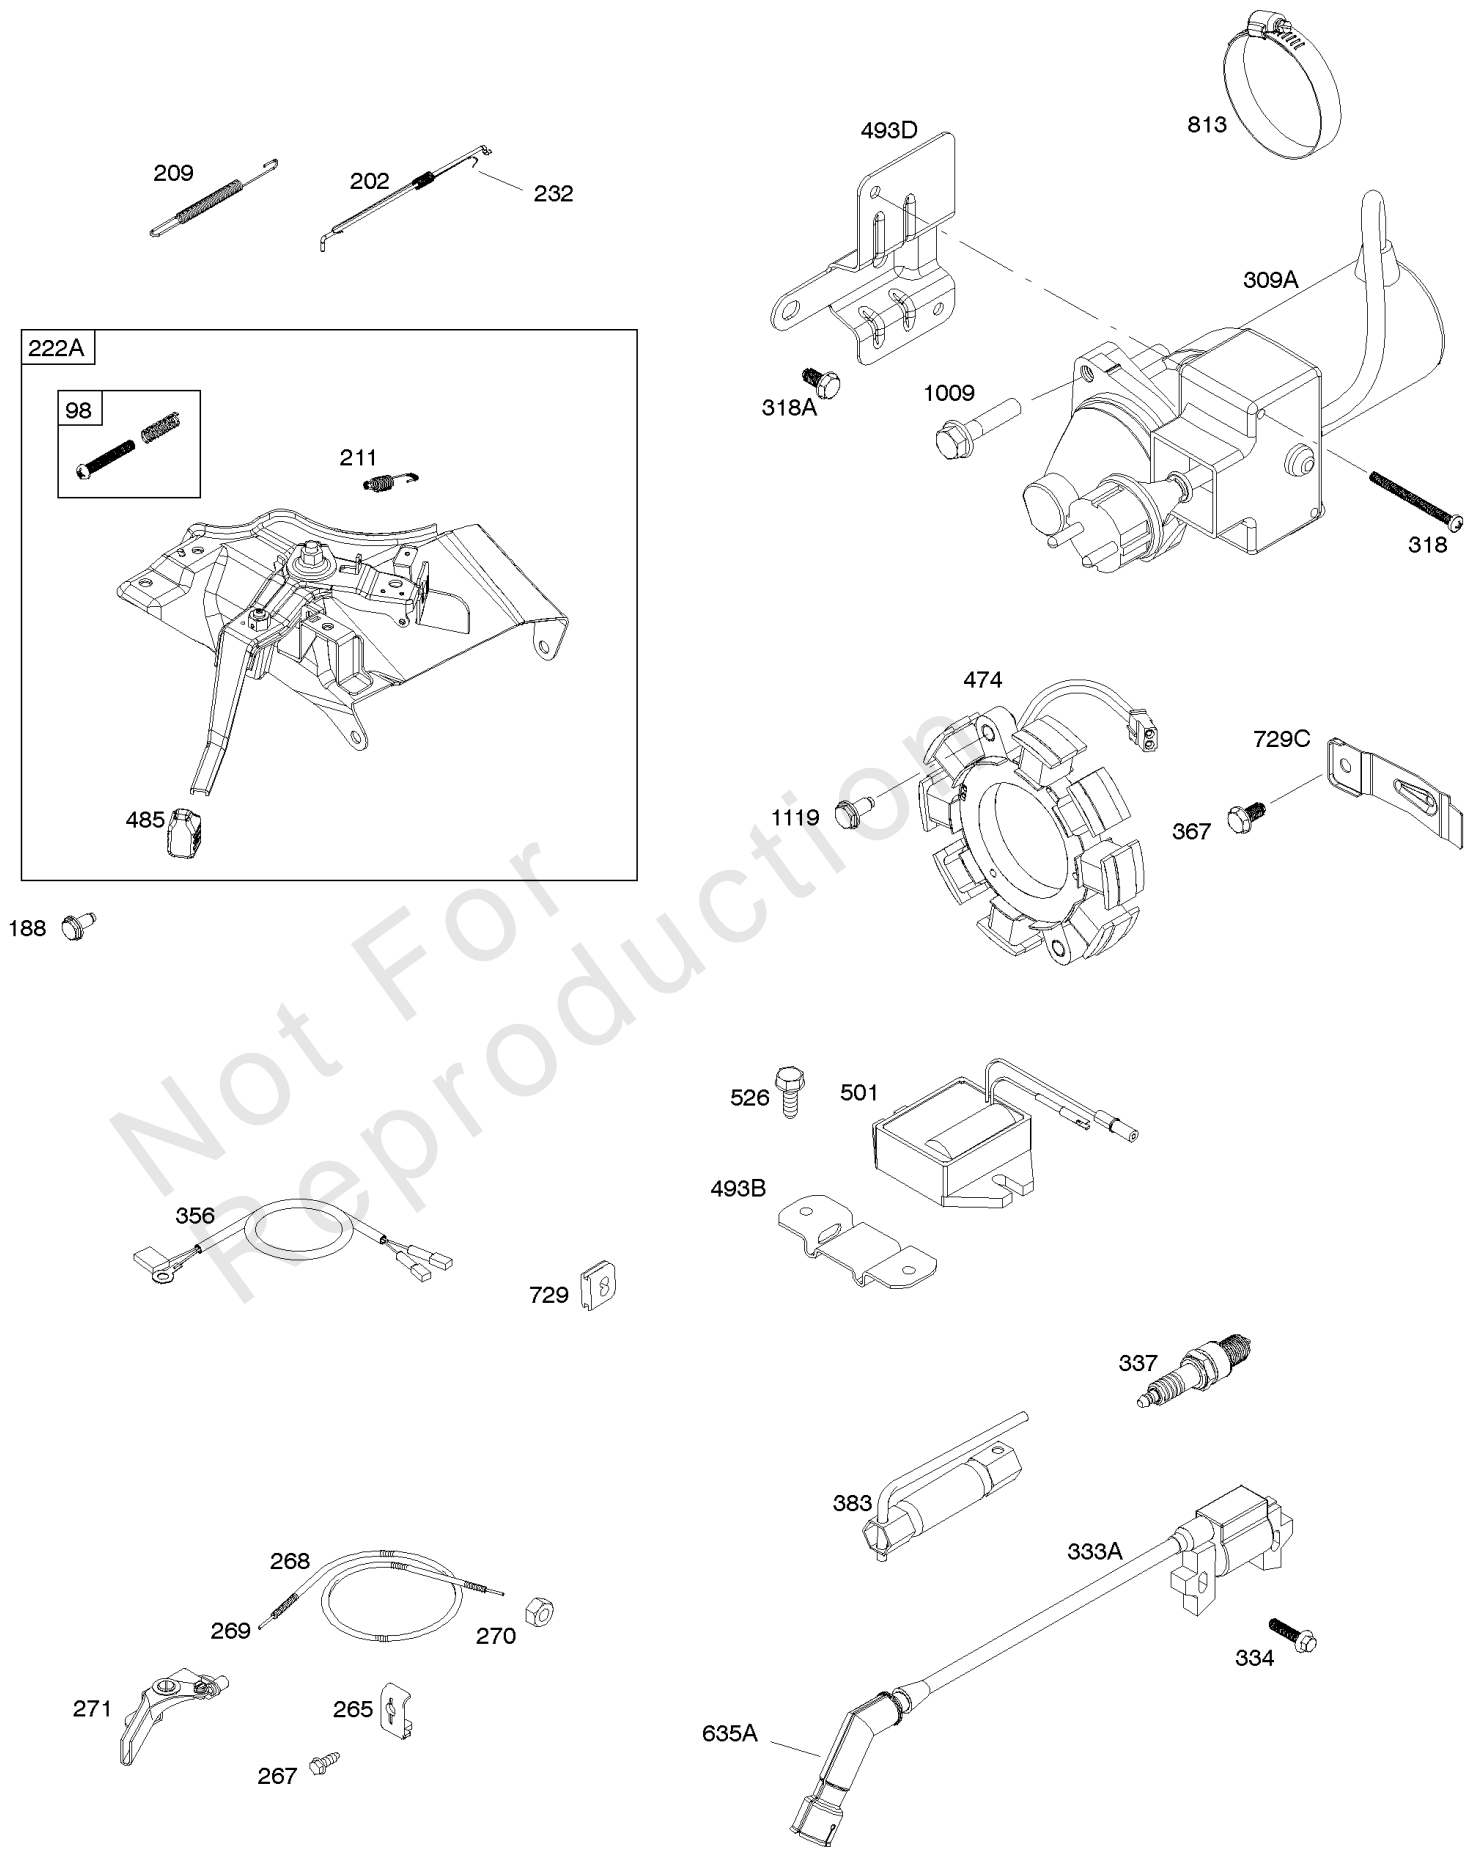

# Parts Manual

Mfg. No: 19J137-0009-F1

---

<b>Model Components</b>	<b>Page</b>
Alternator, Controls, Electrical Starter, Governor Spring, Ignition.....	4
Blower Housing, Flywheel, Rewind Starter.....	6
Camshaft, Crankcase Cover, Crankshaft, Cylinder, Lubrication, Operator's Manual, Piston/Rings/Connecting	8
Carburetor.....	12
Cylinder Head, Gasket Sets.....	14
Exhaust System, Fuel Supply.....	16
Replacement Engine - Europe, Middle East & Africa.....	18
Replacement Engine - US & Canada.....	19
Shrouds.....	20

## Alternator, Controls, Electrical Starter, Governor Spring, Ignition

REF NO	PART NO	QTY	DESCRIPTION
98	593104		KIT, Idle Speed -(High Speed Adjustment)
188	798618		SCREW -(Control Bracket)
202	591834		LINK, Mechanical Governor
209	593657		SPRING, Governor
211	799927		SPRING, Governed Idle
222A	593666		BRACKET, Control
232	797809		SPRING, Governor Link
265	691024		CLAMP, Casing
267	699492		SCREW -(Casing Clamp)
268	691025		CASING, Control Wire -(Cut To Required Length)
269	691026		WIRE, Control -(Cut To Required Length)
270	691027		NUT -(Control Wire Casing)
271	691028		LEVER, Control
309A	593684		MOTOR, Starter
318	799814		SCREW -(Mounting Bracket)
318A	799846		SCREW -(Mounting Bracket)
333A	798616		ARMATURE, Magneto
334	797655		SCREW -(Magneto Armature)
337	696202		PLUG, Spark
356	799789		WIRE, Stop
367	798618		SCREW -(Wire Clip)
383	19576S		WRENCH, Spark Plug
474	591094		ALTERNATOR
485	695755		KNOB, Control
493B	691177		BRACKET, Mounting
493D	593682		BRACKET, Mounting
501	698315		REGULATOR
526	690297		SCREW -(Regulator)
635A	797685		BOOT, Spark Plug
729	797750		CLIP, Wire
729C	593137		CLIP, Wire
813	590392		CLAMP
1009	797795		SCREW -(Starter Motor)
1119	799845		SCREW -(Alternator)