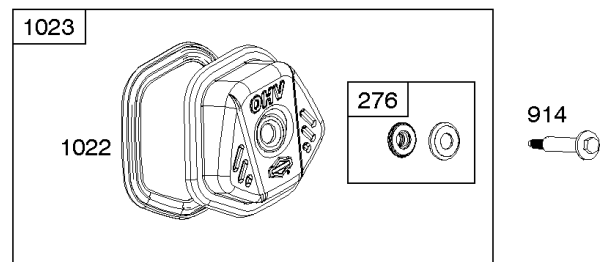

Cylinder Head, Gasket Sets

REF NO	PART NO	QTY	DESCRIPTION
3	591794		SEAL, Oil -(Magneto Side)
5	593093		HEAD, Cylinder
7A	592834		GASKET, Cylinder Head
12A	592597		GASKET, Crankcase
13	797791		SCREW -(Cylinder Head)
20	591793		SEAL, Oil -(PTO Side) (PTO Side)
33	592612		VALVE, Exhaust
34	592611		VALVE, Intake
35	591814		SPRING, Valve -(Intake)
36	591814		SPRING, Valve -(Exhaust)
40A	797782		RETAINER, Valve
40C	591816		RETAINER, Valve
40B	591815		RETAINER, Valve
45	797786		TAPPET, Valve
51	591779		GASKET, Intake
51A	591798		GASKET, Intake
163	797756		GASKET, Air Cleaner
238	591817		CAP-VALVE
276	797847		WASHER, Sealing -(Rocker Cover)
358	593112		GASKET SET, Engine
718	797792		PIN, Locating -(Cylinder Head)
830	591088		STUD, Rocker Arm
842	797327		SEAL, O-Ring -(Dipstick Tube)
868	797854		SEAL, Valve -(Intake)
883	797770		GASKET, Exhaust
883A	799797		GASKET, Exhaust
914	797848		SCREW -(Rocker Cover)
1022	797846		GASKET, Rocker Cover
1023	799778		COVER, Rocker
1026	591818		ROD-PUSH
1029	591087		ARM, Rocker
1034	591819		GUIDE-PUSH ROD
1095	593113		GASKET SET, Valve