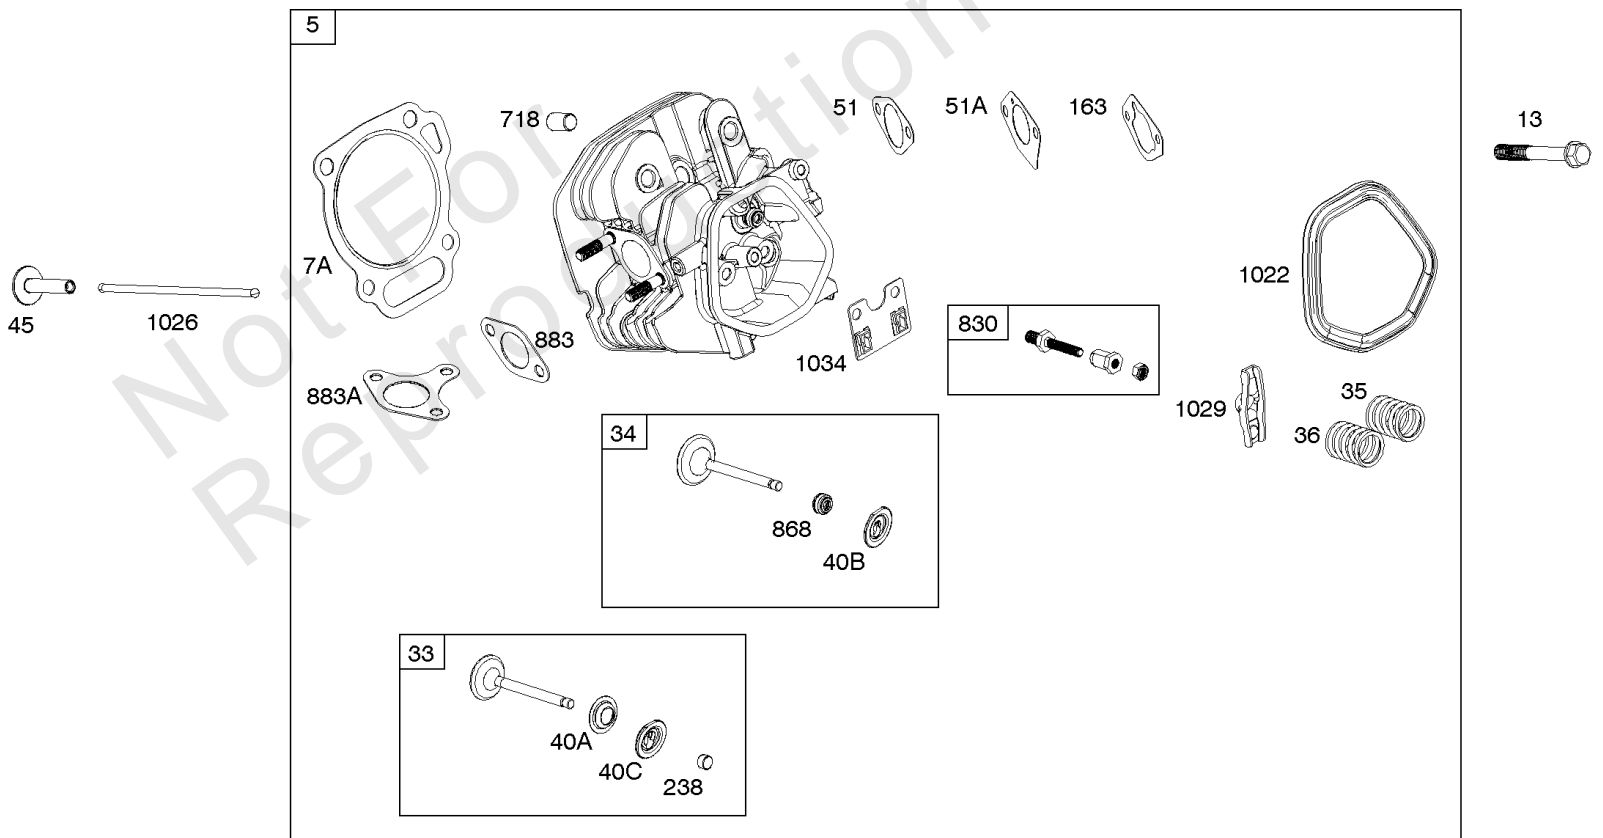

Cylinder Head, Gasket Sets

REF NO	PART NO	QTY	DESCRIPTION
3	591794		SEAL, Oil -(Magneto Side)
5	593093		HEAD, Cylinder
7A	592834		GASKET, Cylinder Head
12A	592597		GASKET, Crankcase
13	797791		SCREW -(Cylinder Head)
20	591793		SEAL, Oil -(PTO Side) (PTO Side)
33	592612		VALVE, Exhaust
34	592611		VALVE, Intake
35	591814		SPRING, Valve -(Intake)
36	591814		SPRING, Valve -(Exhaust)
40A	797782		RETAINER, Valve
40C	591816		RETAINER, Valve
40B	591815		RETAINER, Valve
45	797786		TAPPET, Valve
51	591779		GASKET, Intake
51A	591798		GASKET, Intake
163	797756		GASKET, Air Cleaner
238	591817		CAP-VALVE
276	797847		WASHER, Sealing -(Rocker Cover)
358	593112		GASKET SET, Engine
718	797792		PIN, Locating -(Cylinder Head)
830	591088		STUD, Rocker Arm
842	797327		SEAL, O-Ring -(Dipstick Tube)
868	797854		SEAL, Valve -(Intake)
883	797770		GASKET, Exhaust
883A	799797		GASKET, Exhaust
914	797848		SCREW -(Rocker Cover)
1022	797846		GASKET, Rocker Cover
1023	799778		COVER, Rocker
1026	591818		ROD-PUSH
1029	591087		ARM, Rocker
1034	591819		GUIDE-PUSH ROD
1095	593113		GASKET SET, Valve