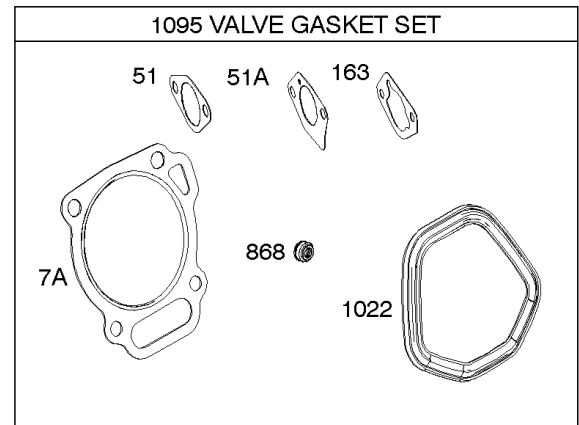

Cylinder Head, Gasket Sets

REF NO	PART NO	QTY	DESCRIPTION
3	591794		SEAL, Oil -(Magneto Side)
5	593093		HEAD, Cylinder
7A	592834		GASKET, Cylinder Head
12A	592597		GASKET, Crankcase
13	797791		SCREW -(Cylinder Head)
20	591793		SEAL, Oil -(PTO Side) (PTO Side)
33	592612		VALVE, Exhaust
34	592611		VALVE, Intake
35	591814		SPRING, Valve -(Intake)
36	591814		SPRING, Valve -(Exhaust)
40A	797782		RETAINER, Valve
40C	591816		RETAINER, Valve
40B	591815		RETAINER, Valve
45	797786		TAPPET, Valve
51	591779		GASKET, Intake
51A	591798		GASKET, Intake
163	797756		GASKET, Air Cleaner
238	591817		CAP-VALVE
276	797847		WASHER, Sealing -(Rocker Cover)
358	593112		GASKET SET, Engine
718	797792		PIN, Locating -(Cylinder Head)
830	591088		STUD, Rocker Arm
842	797327		SEAL, O-Ring -(Dipstick Tube)
868	797854		SEAL, Valve -(Intake)
883	797770		GASKET, Exhaust
883A	799797		GASKET, Exhaust
914	797848		SCREW -(Rocker Cover)
1022	797846		GASKET, Rocker Cover
1023	799778		COVER, Rocker
1026	591818		ROD-PUSH
1029	591087		ARM, Rocker
1034	591819		GUIDE-PUSH ROD
1095	593113		GASKET SET, Valve